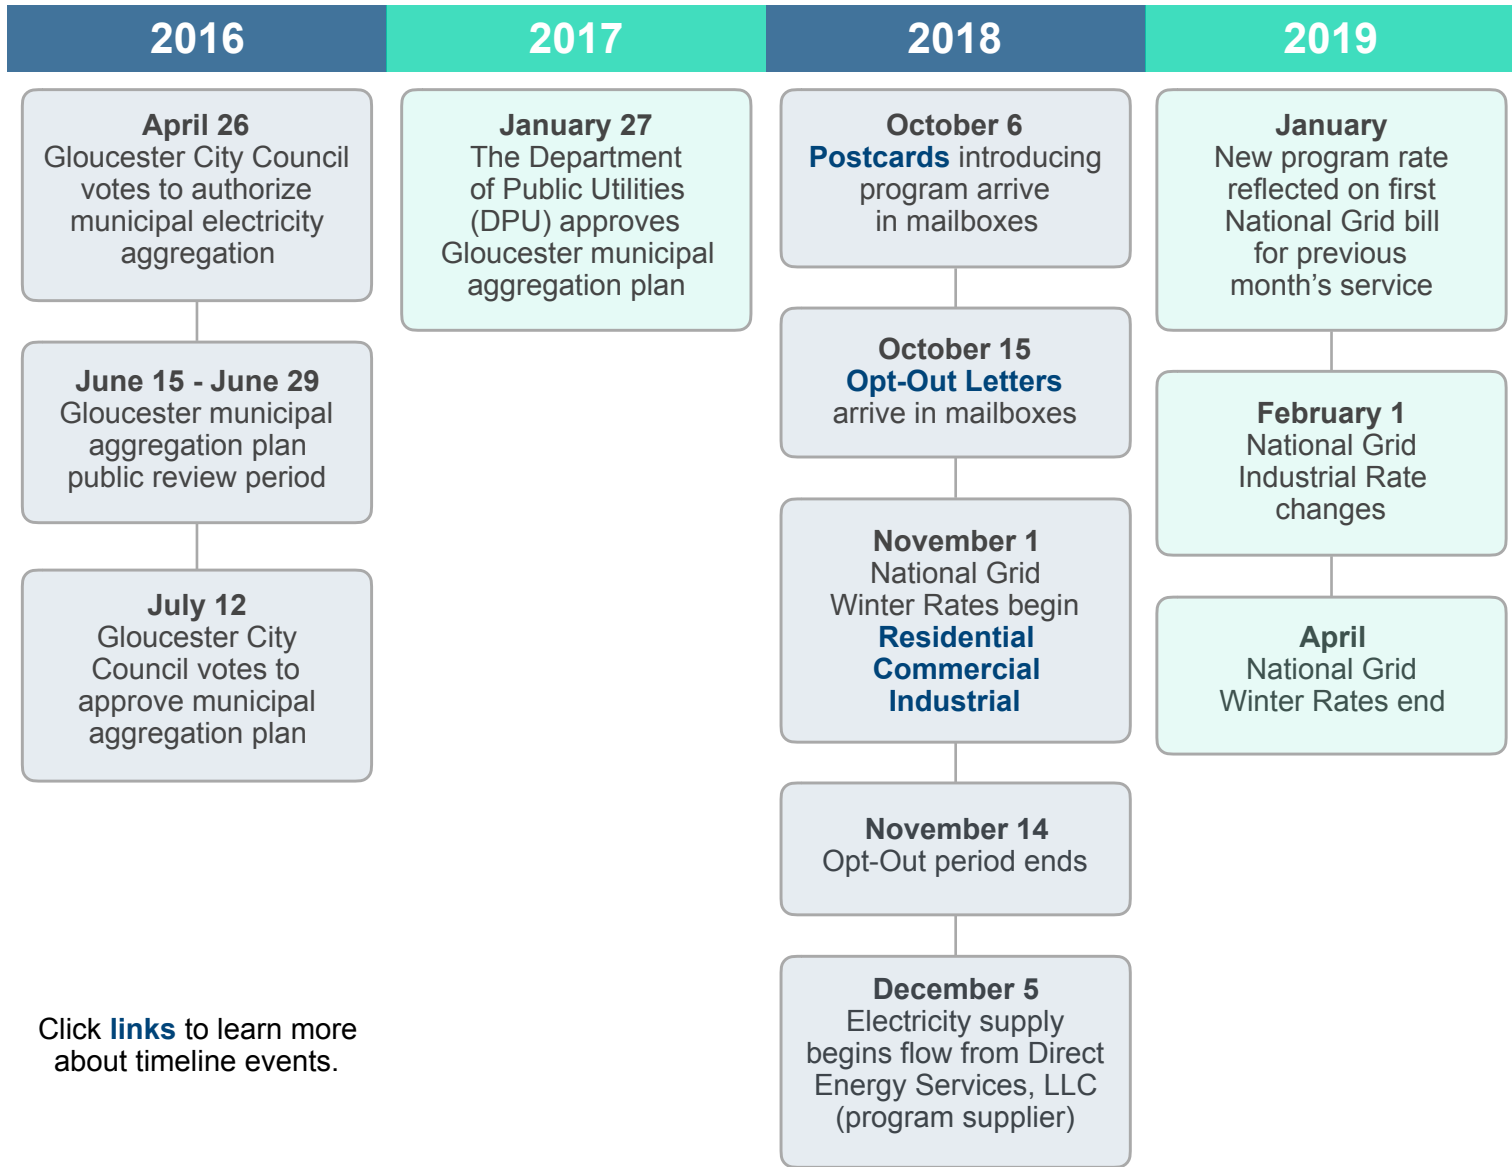

Gloucester Community Electricity Aggregation Timeline

Click [links](#) to learn more about timeline events.